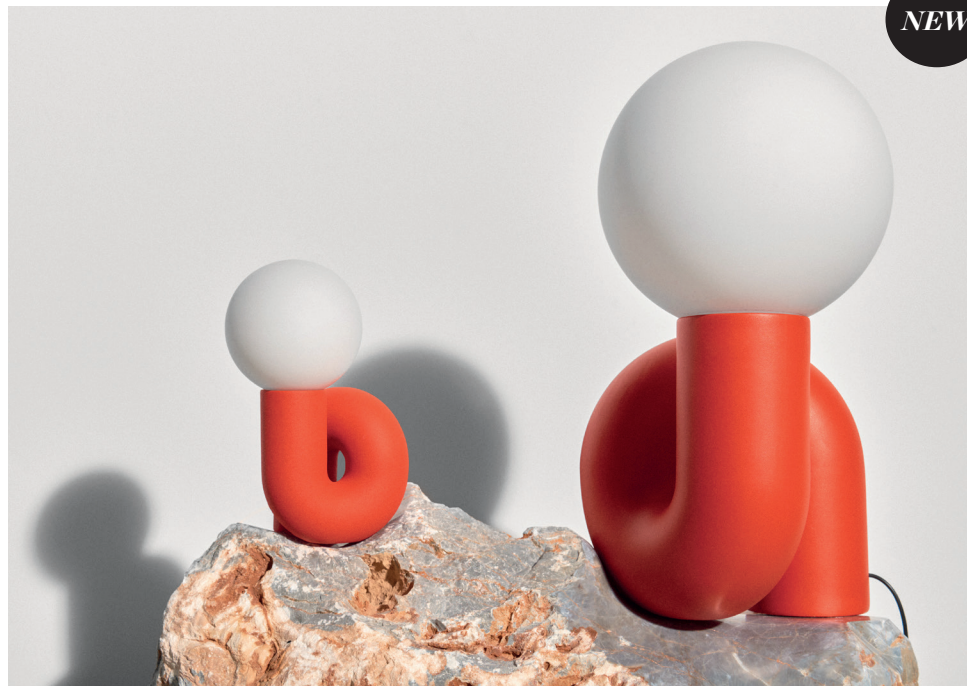

LED LIGHTING

NEOTENIC
JUMBO

VERTIGO NOVA
CONSTANCE GUISSSET

QUASAR
SAM Y RIO

UNSEEN
STUDIO PEPE

MÉDITERRANÉA
NOÉ DUCHAUFOUR - LAWRENCE

CHERRY
DANIEL + EMMA

LIGHTING